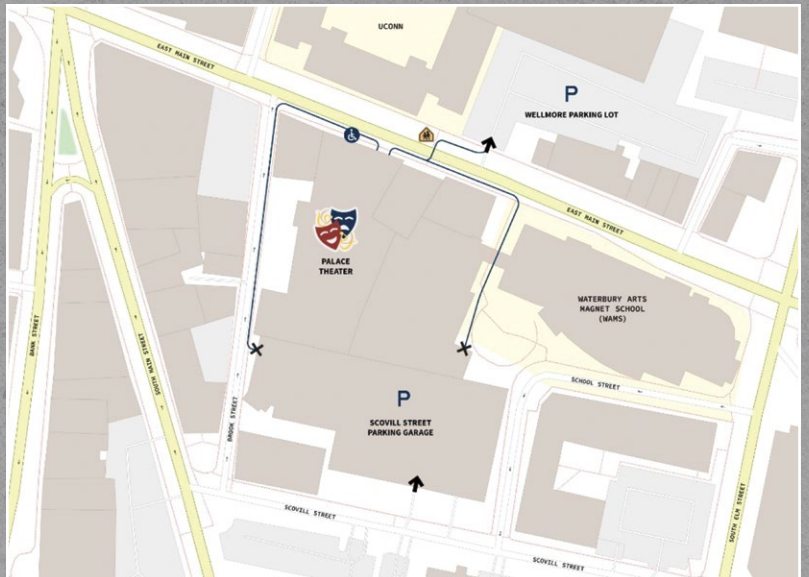

## Parking & Directions

### PARKING

The Scovill Street Parking Garage entrance is located at 33 Scovill Street, adjacent to the south side of the Palace Theater. This parking will be FREE for the event.

Parking in the Wellmore Parking Lot on East Main Street is permitted and will NOT be free. You may park in this lot, but please note there will be a charge.

#### Traveling I-84 West

Exit 22 — Union Street/Downtown Waterbury. Turn left on Union Street and then take the second right on South Elm Street. At first traffic light, turn left on Scovill Street. The Scovill Street Parking Garage entrance will be on your right.

#### Traveling Route 8 South

Exit 34 — West Main Street/Downtown Waterbury. At the light, turn left on West Main Street. At the third light, turn right on Meadow Street. Take your first left on Grand Street. At third light, turn left on South Main Street. Turn right on Scovill Street and the garage entrance will be on your left.